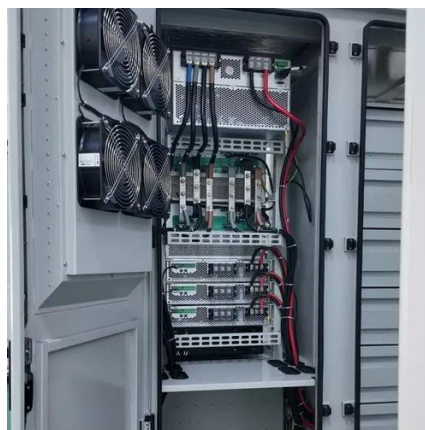

System

Battery Energy Storage Cabinet System 1. Scalable to 210kWh/344kWh/368kWh power configurations. 2. Modular design allows convenient installation, saving labor cost. 3. Extendable ...