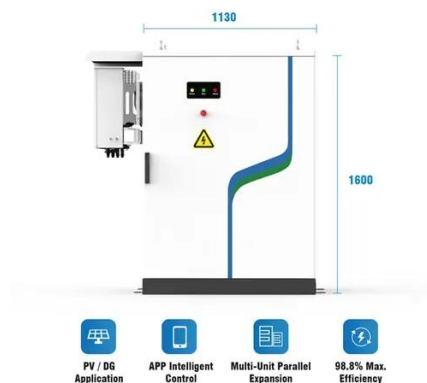

BNYpower's Outdoor ESS Cabinet is an all-in-one containerized energy storage ...

500kW Energy Storage Cabinet-60kWH~500kWH Customized ...

Industrial Peak Shaving: Cut demand charges by 30%+ with automated load shifting. Microgrids: Enable off-grid operations for remote sites using solar/wind + storage.