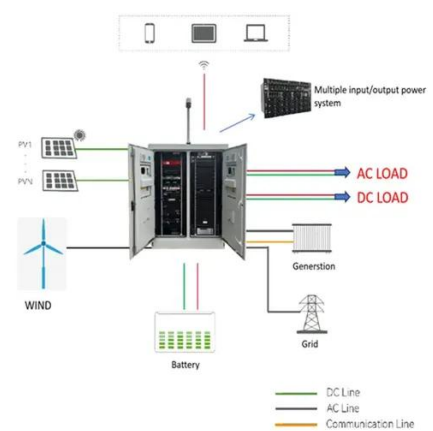

# Indonesia Data Center Battery Cabinet 690V

## Indonesia Data Center Battery Cabinet 690V

### **Vertiv EnergyCore Battery System**

EnergyCore Battery Cabinet The Vertiv EnergyCore is the first lithium-ion battery cabinet engineered specifically for data center use. Its compact design, proven safety features, and factory ...