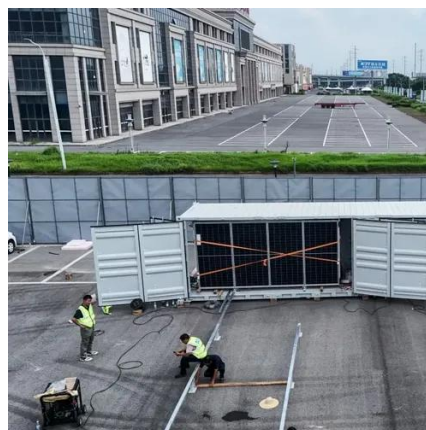

[IP65 48V600W Outdoor ...](#)

EverExceed is a global leading provider of energy storage system with 20+ years' battery manufacturing experience; We can offer Safer, Smarter, Simpler battery energy storage system (lithium battery/lead ...