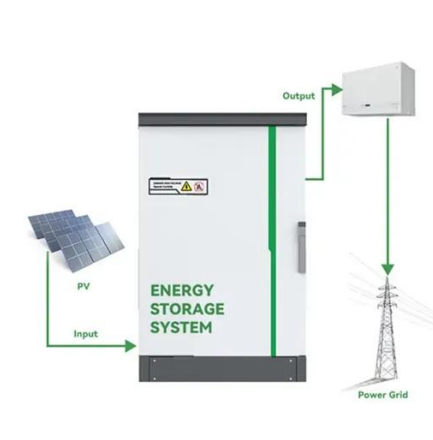

IP55 Power Cabinet Installation Solution

Overview

With IP55 rating, it guarantees dust-tight protection and safeguards against low-pressure water jets, making it ideal for both indoor and outdoor installations in challenging environments. Its modular architecture allows flexible deployment for a range of applications, from commercial to industrial. Designed to support grid-tied and off-grid scenarios, the Hybrid ESS cabinet offers seamless integration and maximized space utilization, making it an ideal choice for growing energy. The IP55 Electrical Enclosure (AE Series) by E-abel is designed to offer exceptional protection for electrical components in a wide range of industrial, commercial, and residential applications. Explore. Bison ProFab is a leading manufacturer of high-quality IP55 electrical enclosures.

IP55 Power Cabinet Installation Solution

[DEWEN Citadel Outdoor UPS Cabinets - IP55, 1-10 kVA](#)

With an IP55-rated enclosure, built-in UPS modules, breaker protection, and dedicated battery space, Citadel ensures continuous operation for telecom, traffic, and CCTV systems under extreme conditions.

[ZYC SIMPO Cabinet4+ Outdoor Battery Enclosure , IP55 Rated](#)

Pre-wired outdoor enclosure for up to 4 SIMPO 5000 modules. IP55 rated, C4M anti-corrosion protection, and easy plug-and-play installation for harsh environments.