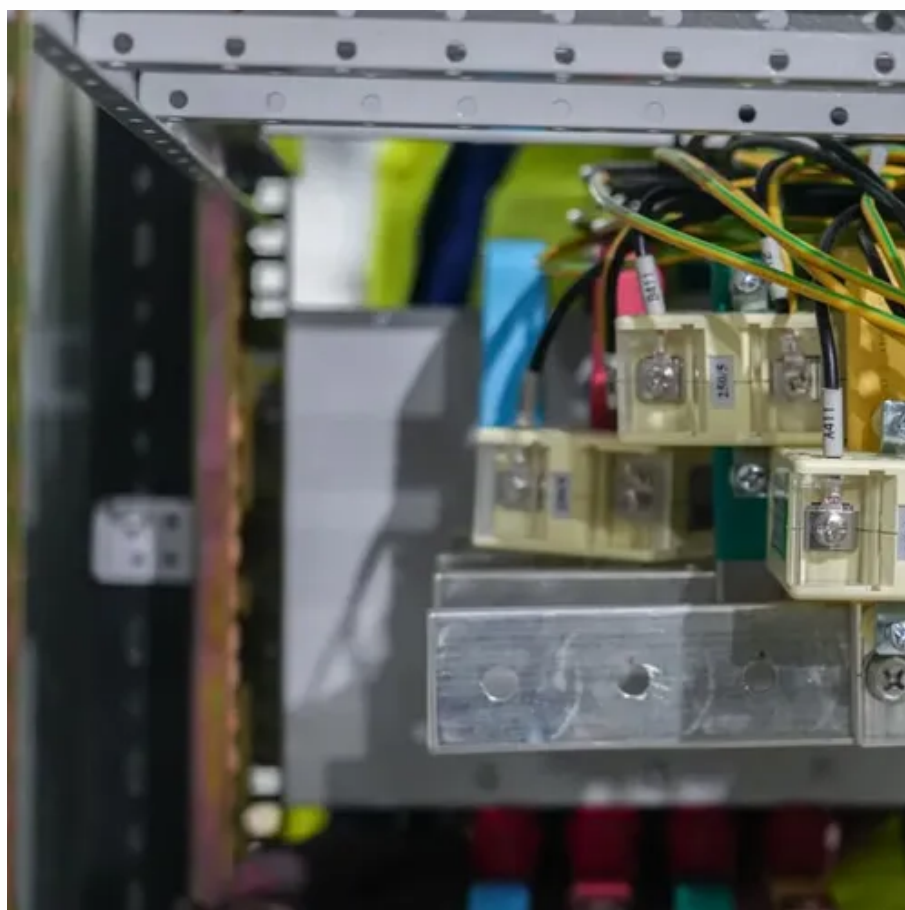

Hungary s outdoor telecom cabinet with bidirectional charging

Hungary s outdoor telecom cabinet with bidirectional charging

[Outdoor cabinet , Leading Network Server Cabinet, Integrated Outdoor](#)

As a leading Outdoor Cabinet manufacturer and supplier, Huijue has been providing customers with the best and most suitable products and solutions. Our headquartered in Shanghai, it currently has 6 ...

[Outdoor Enclosures , NEMA-Rated Telecom Cabinets , IP55, IP65](#)

Perfect for industrial equipment, electrical cabinets, and outdoor installations, our enclosures offer customizable solutions for renewable energy, telecommunications, and more.

[Weatherproof Outdoor Electrical Enclosures , Durable Outdoor Telecom](#)

An outdoor telecom enclosure is a specialized cabinet designed to house and protect telecommunications equipment in outdoor environments. These enclosures ensure that critical ...

Outdoor Integrated Telecom Cabinet , Integrated

This cabinet integrates power distribution, environmental control, and equipment storage within a single outdoor unit, suitable for mountaintops, rooftops, remote sites, and other harsh environments.