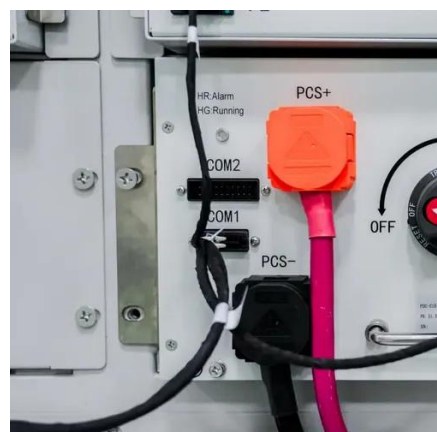

Huijue Battery Communication Base Station Wind Power Installation

BigTitsHeaven

r/BigTitsHeaven: Your favorite place on Reddit to enjoy every set of Big Tits out there! Profile pic girl: u/Grungebaby666

[Integrated Solar-Wind Power Container for Communications](#)

Perfect for communication base stations, smart cities, transportation, power systems, and edge sites, it also empowers medium to high-power sites off-grid with an energy-efficient, hybrid renewable solution.

Highjoule base station systems support grid-connected, off-grid, and hybrid configurations, including integration with solar panels or wind turbines for sustainable, self-sufficient operation.

Venezuela Huijue Communication 5G Communication Base ...