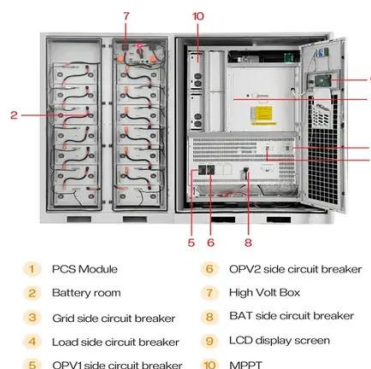

bigtitplayboyplaymate

r/bigtitplayboyplaymate: A place to share favorite big breasted Playboy Playmates.

BigTitSwingers

For lovers of group sex with at least one or more busty women.

- 1 PCS Module
- 2 Battery room
- 3 Grid side circuit breaker
- 4 Load side circuit breaker
- 5 OPV1 side circuit breaker
- 6 OPV2 side circuit breaker
- 7 High Volt Box
- 8 BAT side circuit breaker
- 9 LCD display screen
- 10 MPPT