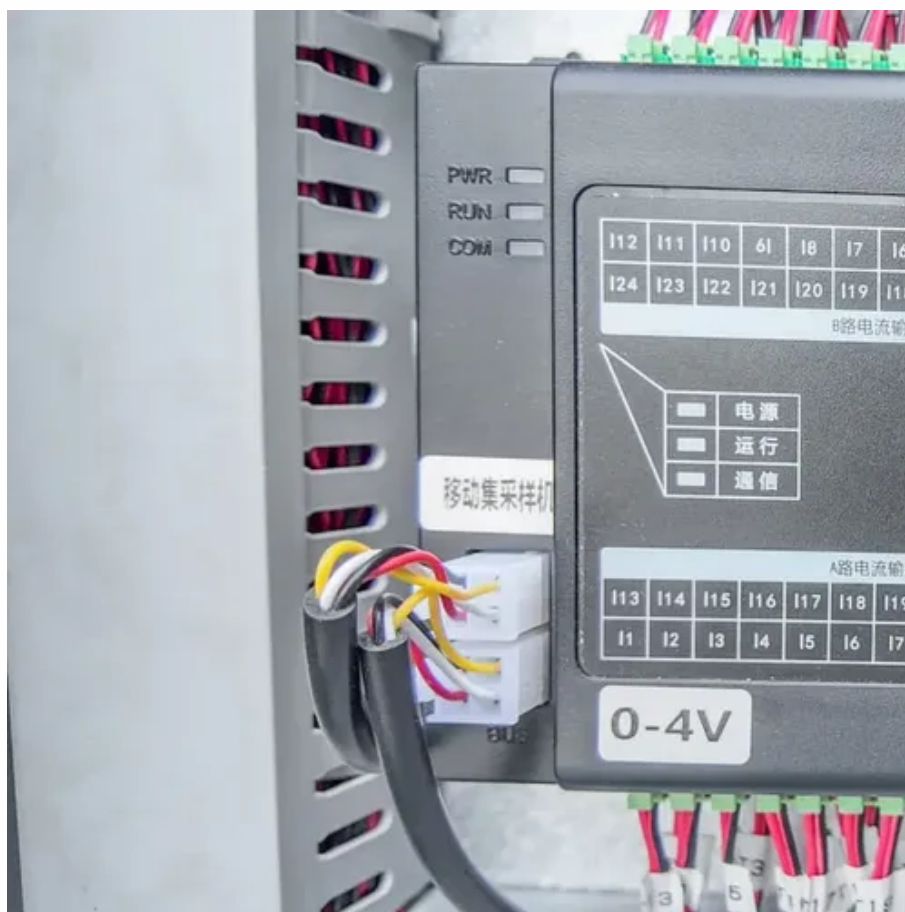

Huijue Battery Communication Base Station Wind Power Installation

Overview

Perfect for communication base stations, smart cities, transportation, power systems, and edge sites, it also empowers medium to high-power sites off-grid with an energy-efficient, hybrid renewable solution. A modular base station that integrates photovoltaic power, wind power, and battery storage contributes to the stability of power supply for communication base stations. Base station energy cabinet: a highly integrated and intelligent hybrid power system that combines multi-input power modules (photovoltaic, wind energy, rectifier modules), monitoring units, power distribution units, lithium batteries, smart switches, FSU and ODF wiring, etc., to effectively solve. Huijue Group's energy storage solutions (30 kWh to 30 MWh) cover cost management, backup power, and microgrids. To cope with the problem of no or difficult grid access for base stations, and in line with the policy trend of energy saving and emission reduction, Huijue Group has launched an. This large-capacity, modular outdoor base station seamlessly integrates photovoltaic, wind power, and energy storage to provide a stable DC48V power supply and optical distribution.

Huijue Battery Communication Base Station Wind Power Installation

BigTitsHeaven

r/BigTitsHeaven: Your favorite place on Reddit to enjoy every set of Big Tits out there! Profile pic girl: u/Grungebaby666

[Integrated Solar-Wind Power Container for Communications](#)

Perfect for communication base stations, smart cities, transportation, power systems, and edge sites, it also empowers medium to high-power sites off-grid with an energy-efficient, hybrid renewable solution.