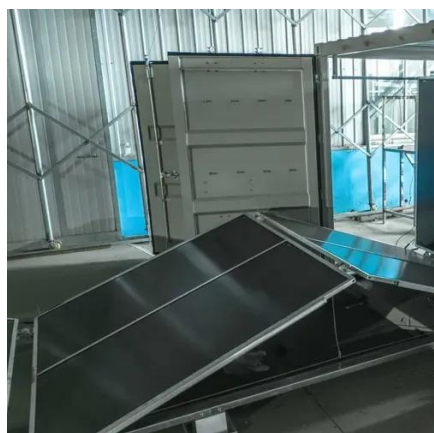

Power Base Stations Wind Hybrid , Huijue Group E-Site

The real breakthrough comes from wind-diesel hybrid power stations using predictive load management. By implementing doubly-fed induction generators, operators achieve 92% fuel efficiency versus 78% ...

BigTitBabes