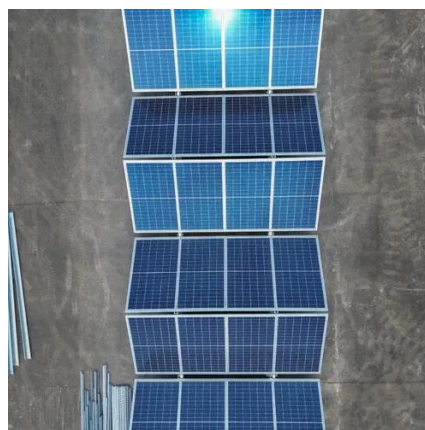

Communication Base Station Battery Cabinets , Huijue Group E-Site

Behind every communication base station battery cabinet lies a complex engineering marvel supporting our hyper-connected world. As 5G deployments surge 78% YoY (GSMA 2023), these silent power ...