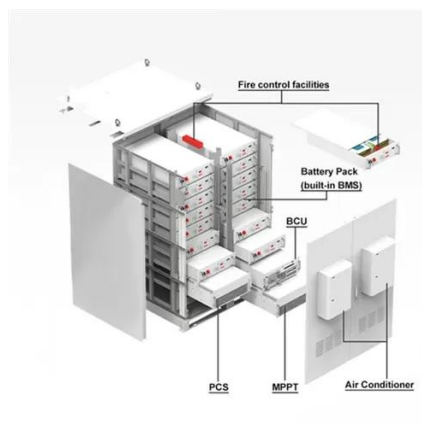

[Sao Tome and Principe small UPS uninterruptible power supply](#)

IT equipment up and always running with Vertiv UPS systems. Our range of innovative Liebert UPS systems will cover the backup power needs of your IT infrastructure, from small computer rooms at the network edge to ...

[SAO TOME AND PRINCIPE VOLTAGE STANDARDS AND POWER ...](#)

Huawei outdoor power solutions are designed for carrier ICT sites. The all-in-one system supports multiple input (grid/PV/genset) and output (12/24/48/57 V DC, 24/36/220 V AC) modes. [pdf]