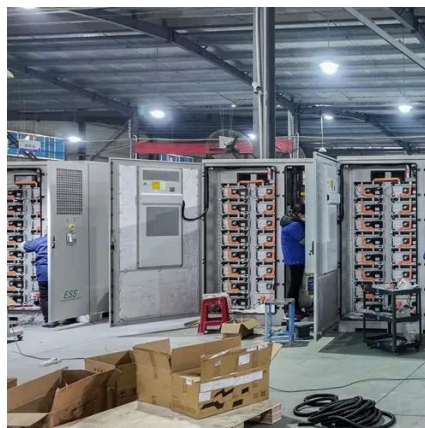

Huawei Sao Tome Outdoor Power Supply

Explore Smart Power Supply solutions, featuring Uninterruptible Power Supply (UPS) systems, modular UPS, integrated UPS, and backup power for data centers, ensuring seamless and reliable power continuity.