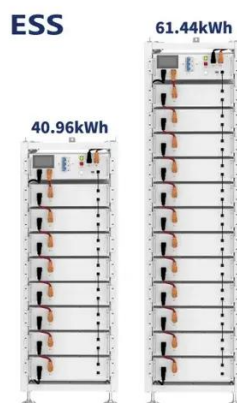

Outdoor Telecommunication Enclosures

Damage-resistant and reliable outdoor enclosures are key for outdoor telecommunication applications from cell tower sites and fiber optic networks to substations. These specialized cabinets house and ...