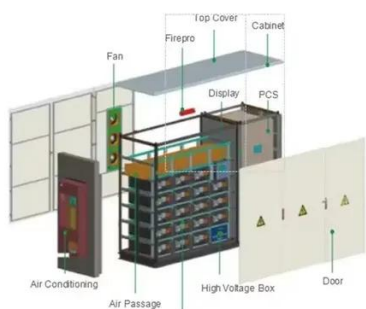

[Solar PV Energy storage box installation and wiring method](#)

In off-grid business use, a Solar PV Energy Storage box represents an autonomous power solution that has photovoltaic (PV) arrays, storage batteries, inverters, and controls.

This guide will take a closer look at the key components of a solar energy storage system, the installation process, and best practices for indoor and outdoor environments to help you ...

[how to install a home solar energy storage system, ...](#)

This detailed walkthrough covers essential back up power setup techniques and safety considerations for an off grid installation.

[Large Energy Storage Cabinet Installation:](#)

Best Practices for

Whether for wind farms, solar plants, or industrial facilities, proper installation ensures safety and maximizes ROI. This guide explores proven methods, emerging trends, and critical considerations - ...

HOW TO INSTALL PHOTOVOLTAIC ENERGY STORAGE CABINET

Fixed-type photovoltaic energy storage cabinet for juba power station The Juba Solar Power Station is a proposed 20 MW (27,000 hp) in . The solar farm is under development by a consortium comprising of ...