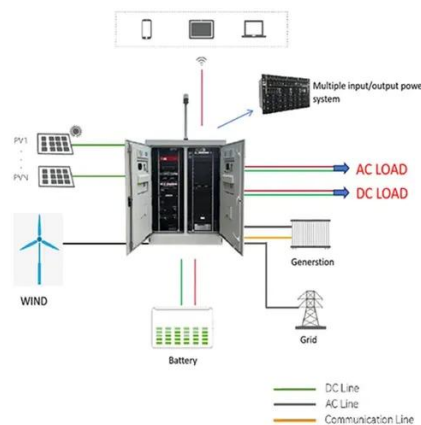

CHOOSE definition: 1. to decide what you want from two or more things or possibilities: 2. to decide to do something.... Learn more.

[BEES Container Sizes: How to Choose the Right Capacity](#)

Learn how BEES container sizes impact capacity, battery rack layout, and system performance. Compare 20ft vs 40ft containers and understand how to choose the right battery ...

[Energy Storage Battery Shell Structure Design: Key Factors for Safety](#)

Summary: This article explores innovative design strategies for energy storage battery enclosures, analyzing material selection, thermal management, and structural integrity.

[Energy Storage System Buyer's Guide 2025 , Solar Builder](#)

Energy storage systems (ESS) might all look the same in product photos, but there are many points of differentiation. What power, capacity, system smarts actually sit under those enclosures? And how ...