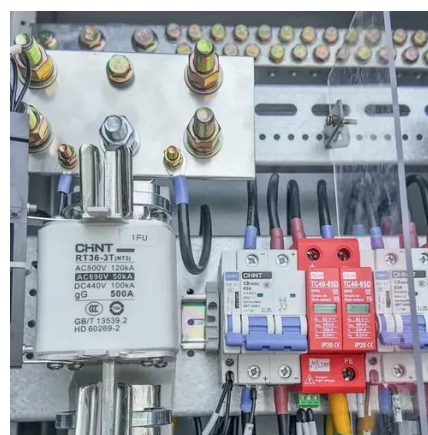

### **BESS CABINET**

A BESS cabinet is an industrial enclosure that integrates battery energy storage and safety systems, and in many cases includes power conversion and control systems.