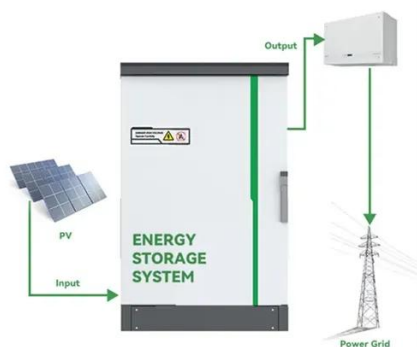

heavy, weighty, ponderous, cumbersome, cumbersome mean having great weight. heavy implies that something has greater density or thickness than the average of its kind or class.