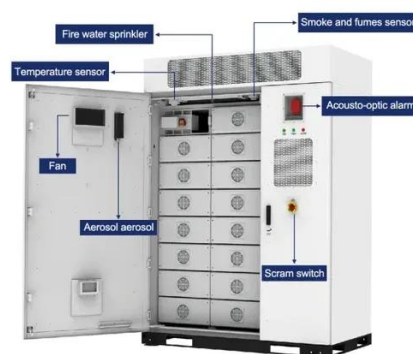

[Solar Inverter Sizing Guide: How to Size Your Inverter](#)

Learn how to properly size your solar inverter with our complete guide. Discover the optimal DC-to-AC ratio and avoid costly sizing mistakes.