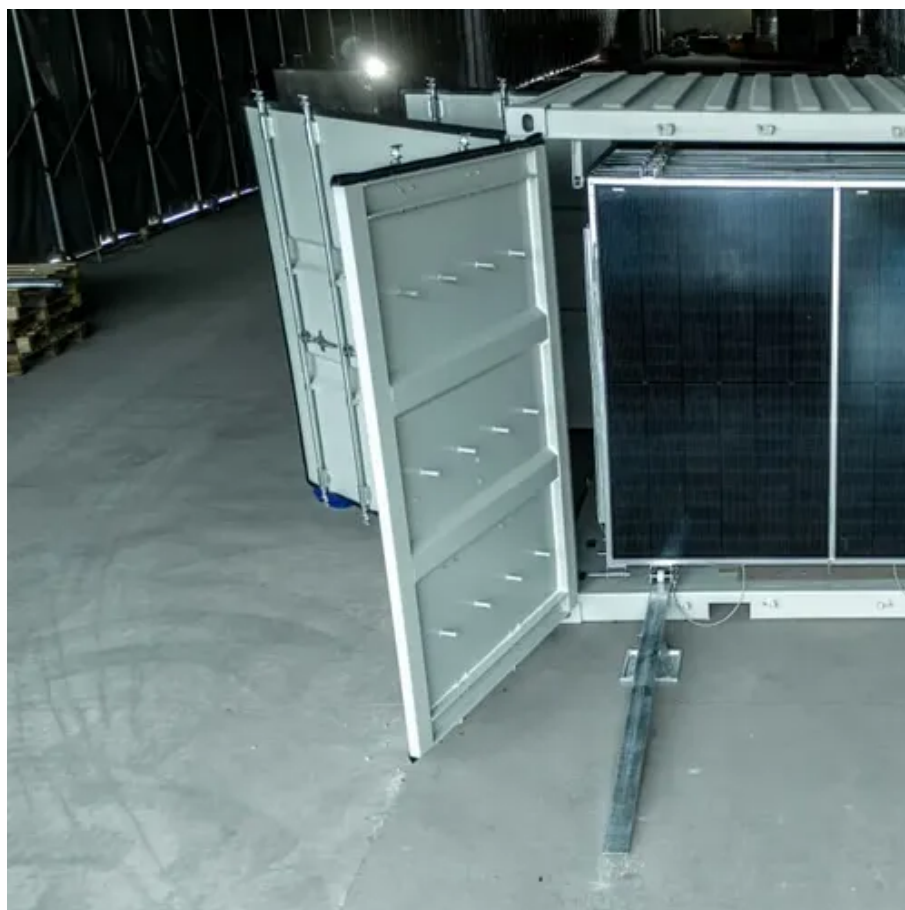

Hotel Outdoor Communication Cabinet 30kWh

Hotel Outdoor Communication Cabinet 30kWh

Commercial & Industrial ESS - Outdoor Cabinet

Looking for a versatile outdoor energy storage solution? Check out our 30 kW/90 kWh cabinet! Perfect for demand regulation, peak shifting, and C& I energy storage, with a flexible split design and easy. ...

[30KW/90KWH Commercial & Industrial ESS - Outdoor Cabinet](#)

The outdoor energy storage cabinet, with the standard configuration of 30 kW/90 kWh, is composed of a battery cabinet and an electrical cabinet. It can apply to demand regulation peak shifting C& I energy ...

Telecom Site Energy Storage Cabinet

The outdoor photovoltaic energy cabinet can provide reliable housing for network servers, edge computers, professional equipment, monitoring systems, photovoltaic, and battery systems.