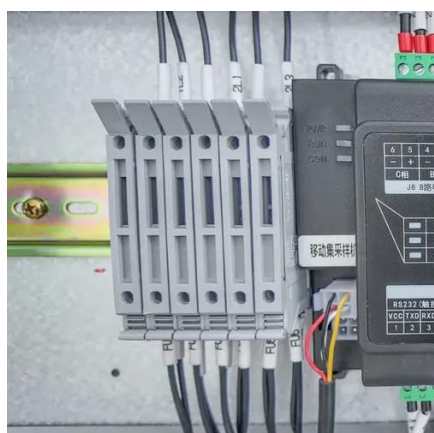

Star Wars Intro Creator , Free Tool

Make your own Star Wars opening crawl for free in seconds. Just enter your text, play your star wars intro and share it!