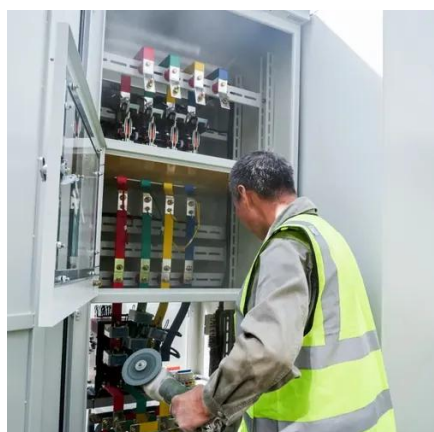

Dictionary

HIGH definition: having a great or considerable extent or reach upward or vertically; lofty; tall. See examples of high used in a sentence.