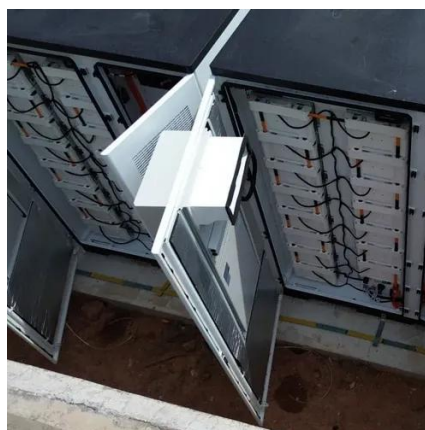

Battery Enclosures & Cabinets

Our battery enclosures can be pole-mounted or ground-mounted and are suitable for indoor and outdoor applications. If you are not sure which enclosure you should choose, please don't hesitate to email ...