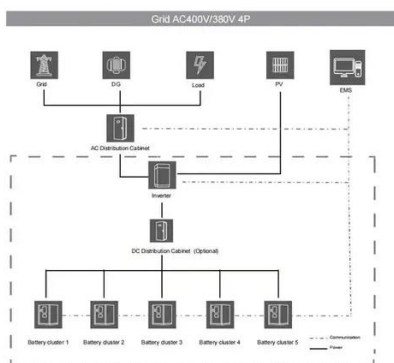

Din Rail Breaker-AliExpress

Looking for a reliable and efficient DIN rail breaker to enhance the safety and performance of your electrical systems? Look no further--AliExpress offers a wide range of high-quality DIN rail breakers ...