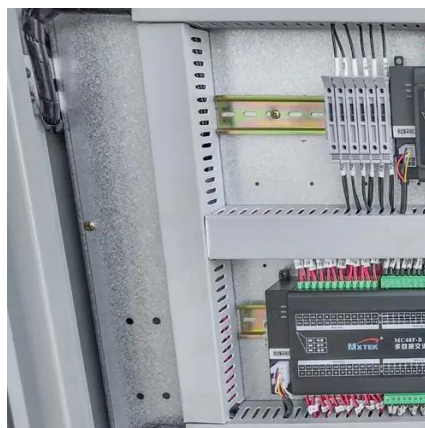

[Box UL94-V0 Panama , Ubuy](#)

Diseñada tanto para uso en interiores como en exteriores, esta caja de interruptores incluye un riel DIN y barras de autobús, que proporcionan opciones de instalación flexibles y satisfacen diversos ...