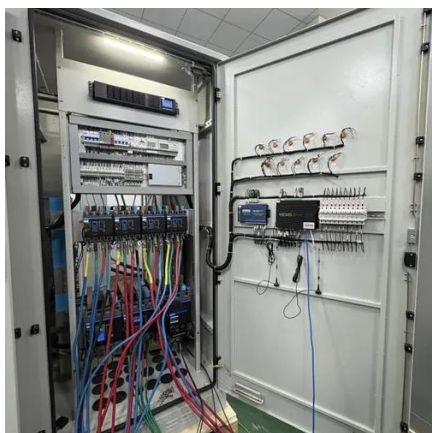

High-power outdoor base station