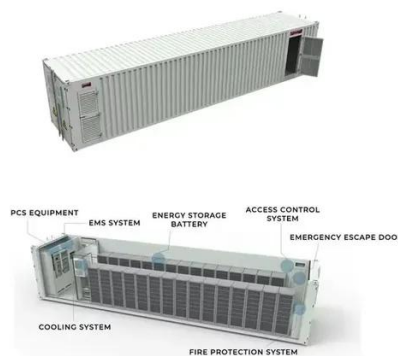

Outdoor WiFi Access Point

RadioLabs high power outdoor Access Points, simply connect to your network router, and you simply run 1 CAT-5 cable to our high power, weatherproof outdoor WiFi access point, and this provides both ...