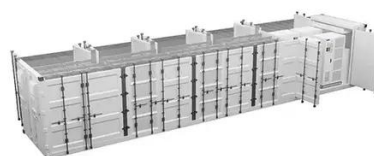

Outdoor Communication Cabinets and Power Cabinets

Outdoor communication cabinets and power cabinets are widely used not only in communication base stations but also in outdoor locations such as broadcast transmission stations and wireless ...