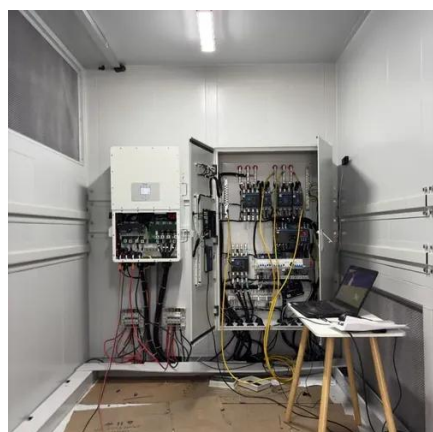

HIGH Definition & Meaning

high implies marked extension upward and is applied chiefly to things which rise from a base or foundation or are placed at a conspicuous height above a lower level.