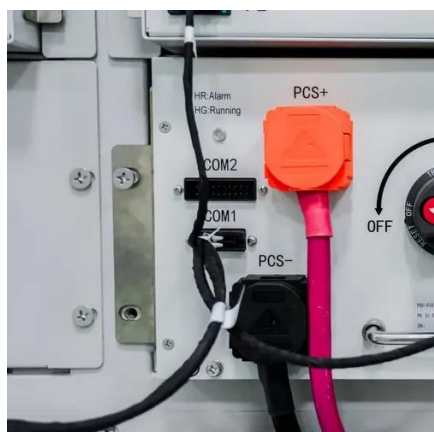

Outdoor Energy Storage Cabinet 215kWh

KonkaEnergy Outdoor Separate Battery Cabinet Series (215kWh) The KonkaEnergy Outdoor Separate Battery Cabinet Series, a safe, reliable, and highly scalable solution designed for modular energy ...