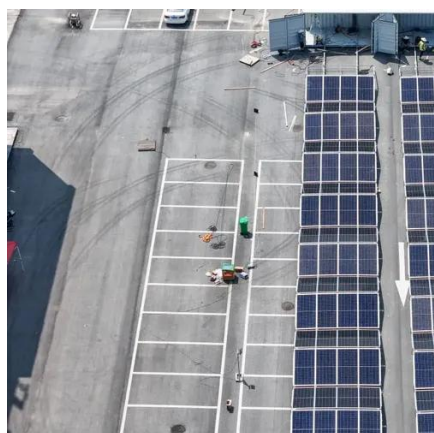

Homepage

Explore our range of high-performance solar products designed to transform your energy landscape. Visit us.qcells.com for a brighter and greener future.