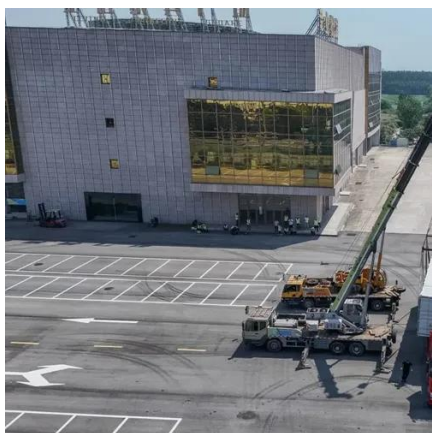

# Hanwha q cells locations

## Overview

---

On 23 July 2001, the company produced its first working polycrystalline solar cell on its new production line in Thalheim, Germany. Qcells would grow to become one of the world's largest solar cell manufacturers, employing over 2,000 people and encouraging other companies to open facilities in the surrounding area, which would come to be known as Germany's "".

## Hanwha q cells locations

### [Hanwha Qcells' new Cartersville factory set for 3.3 GW of solar ...](#)

Hanwha Solutions Qcells Division (Hanwha Qcells), a global leader in complete clean energy solutions, has finalized the construction of a 3.3 gigawatt (GW) module production line at its ...