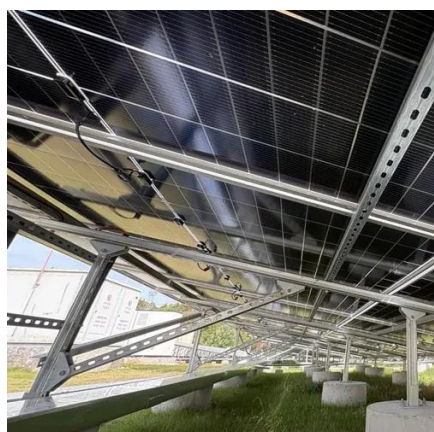

Guinea-Bissau Mobile solar container outdoor power Specialty Store

The HJ Mobile Solar Container comprises a wide range of portable containerized solar power systems with highly efficient folding solar modules, advanced lithium battery storage, and smart energy ...