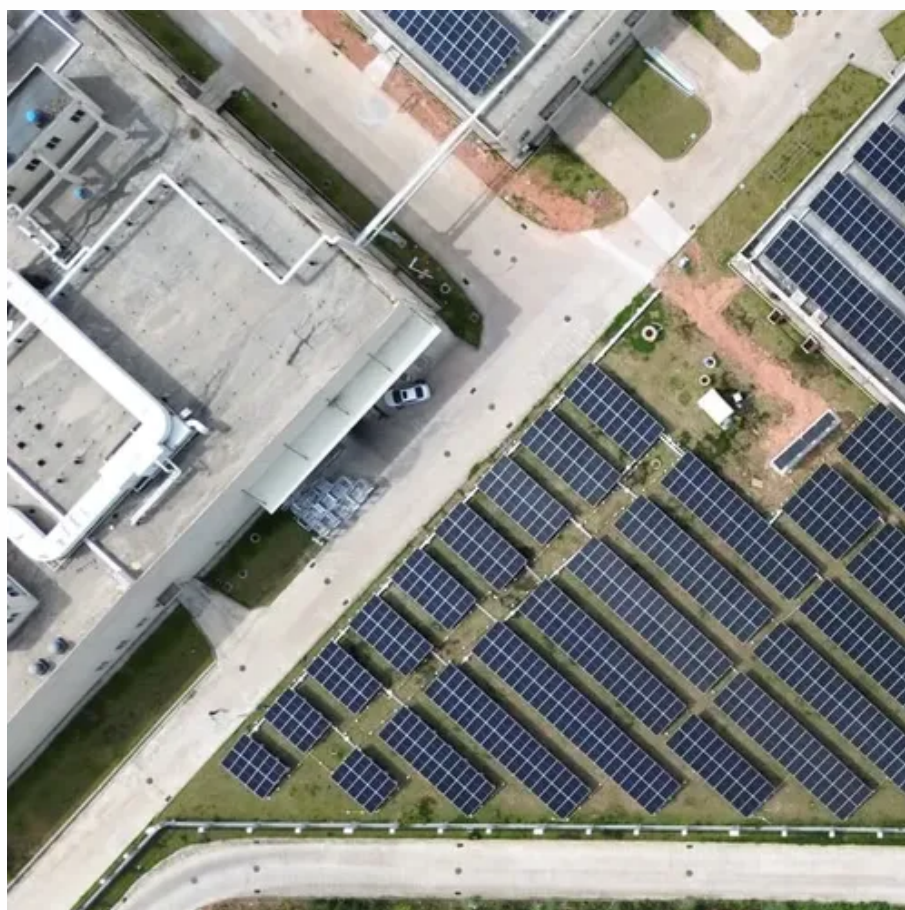

Guatemala City Mobile Outdoor Communication Power Supply BESS

Guatemala City Mobile Outdoor Communication Power Supply BESS

2MW / 5MWh
Customizable

[BESS Mobile Power Outdoor Power Supply: Your Ultimate Guide to ...](#)