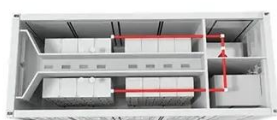

[professional Customizable Outdoor Telecom Cabinet custom,oem](#)

Consnant is a professional Customizable Outdoor Telecom Cabinet manufacturer,100% factory price, customizable. Get a free quote now!