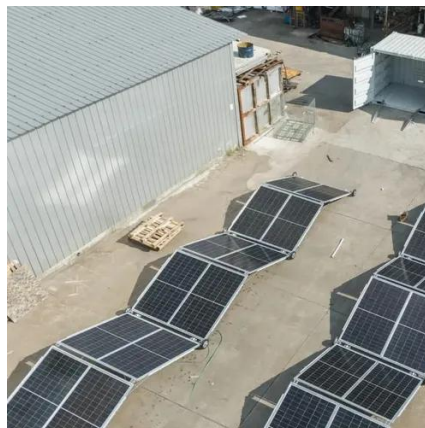

(cabinet)

In combination with TEBECHOP modular rectifier systems, the result is a highly versatile, cost-effective platform for the construction of comprehensive, battery-supported standby power supply systems with the optimum of ...