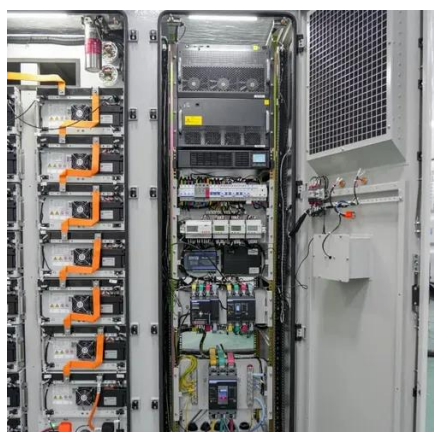

[What is an outdoor telecom cabinet, and how does it work?](#)

Understand what an outdoor telecom cabinet is, how it works, and why it's important for telecom networks. Learn about its parts, protection features, and usage examples.

[Outdoor telecom power system components: rectifiers and batteries](#)

It combines the telecom rectifier, battery, and supporting equipment to deliver consistent dc power to your telecom devices. ESTEL's product lineup includes the Telecom Rectifier System, ...