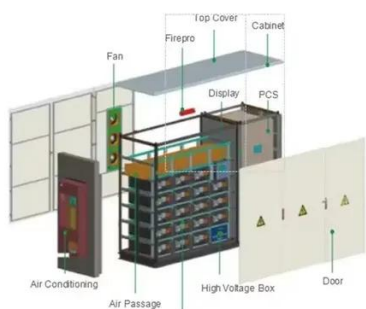

Telecom Enclosures (HVAC) for Outdoor Uses

Our NEMA 4X outdoor Telecom Enclosures house a variety of batteries and equipment and feature a sandwich structure for better cooling efficiency. Shop Now!

Telecom System Integration and Outdoor Network ...

Westell offers secure, weather-tight outdoor network enclosures to protect electronic equipment for outdoor telecom networks.

Outdoor Telecom Cabinets &

Enclosures , NEMA-Rated

Our top-hinging, medium-security MDU enclosure provides protected access for multi-dwelling fiber or telecom equipment and features a durable powder-coated design, secure hinged door, ample cable ...

Telecommunications & Data Center Enclosures

ETA Enclosures USA provides enclosures designed to protect critical IT, network, and telecommunications infrastructure. From indoor data centers to outdoor telecom installations, our ...

[Outdoor Telecom Cabinet , Outdoor Telecom Enclosures , Cube Cabinet](#)

Charles Universal Broadband Enclosures (CUBE) are constructed to withstand the elements and provide superior protection for active electronics in all environments.