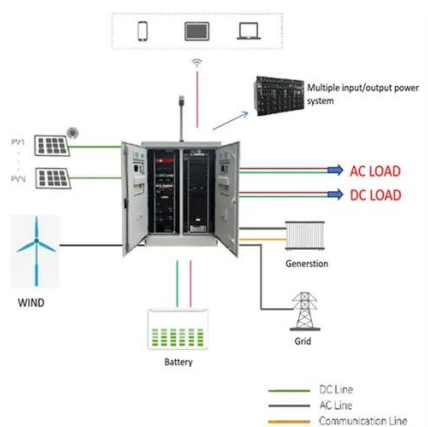

### Generator Connection Cabinets - Gus Berthold Electric ...

The Generator Connection Cabinet (also known as a "tap box" or "docking station") provides a quick and convenient station to connect a portable generator to a ...

### Generator Tap Boxes , Salient

At PSI Power & Controls, we offer generator tap boxes that can be configured to meet your needs, with features like Cam-Lok connectors, standard

lugs, disconnects, breakers, and three-phase power.

## Power Temp Systems

The easy-to-install monitoring and control cabinet combines the generator main controller, voltage regulator, battery charger, and more. See standard and custom features.