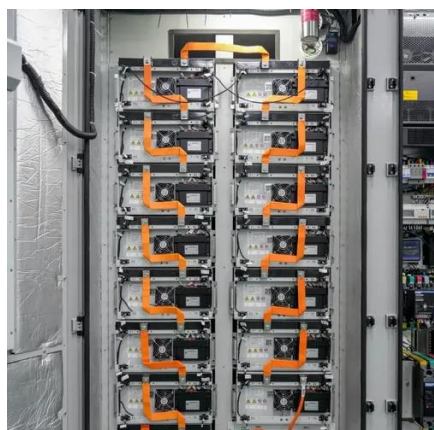

Generator Connection Cabinets

The Generator Connection Cabinet (also known as a "tap box" or "docking station") provides a quick and convenient station to connect a portable generator to a facility's electrical power distribution system.