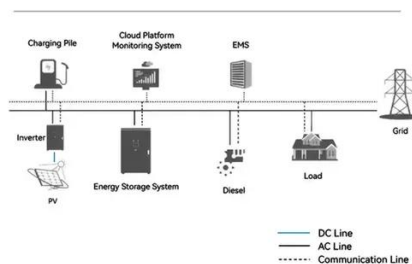

[FoxFab Power Solutions , UL & ETL Listed](#)

Enclosures

Our expertise in custom power distribution and electrical connection cabinets, generator connection cabinets, and Automatic Transfer Switches (ATS) solutions ensures reliable, high-quality results ...

System Topology

Portable Generator Docking Stations & Connection Box , Enercon

Get safe, code-compliant generator connections with our docking stations. Restore power quickly during outages, emergencies, or planned maintenance.