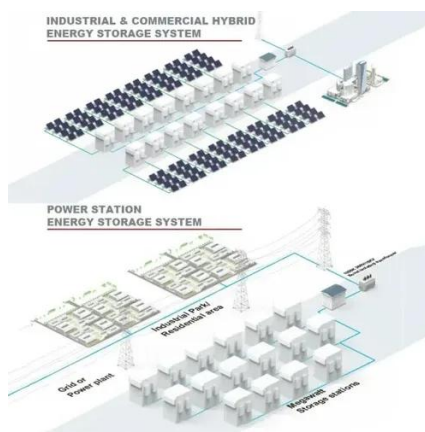

Generators Installations & Services , Gaborone

We offer new and used generators, installation, and 24-hour support. Serving Gaborone, Francistown, Mogoditshane, and Molepolo.

Gaborone Travel Guide