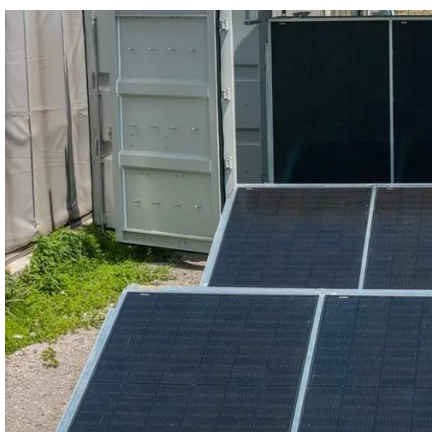

THE 15 BEST Things to Do in Gaborone (2026)

Top Things to Do in Gaborone, Botswana - Gaborone Attractions Top Things to Do in Gaborone Check out must-see sights and activities: Mokolodi Nature Reserve, Three Chiefs' Statues, ...