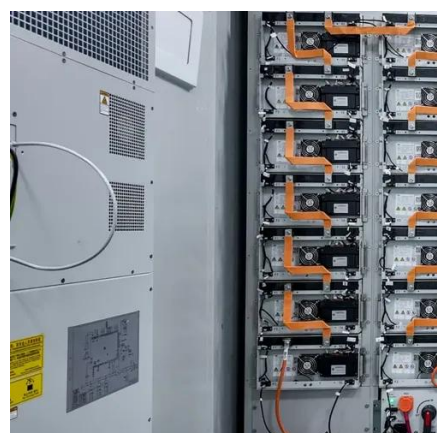

Containerized Generator

We offers containerized generator sets with CHP and Emission control system. With our genset containers offer optimal performance in various site conditions.