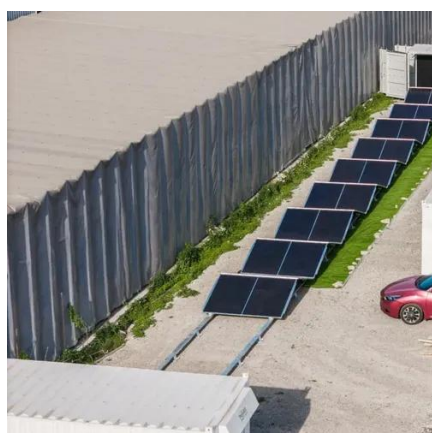

[Outdoor Telecommunications Enclosure](#)