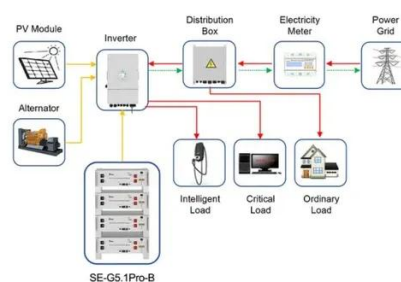

level, flat, plane, even, smooth mean having a surface without bends, curves, or irregularities. level applies to a horizontal surface that lies on a line parallel with the horizon. flat applies to a surface ...

Application scenarios of energy storage battery products