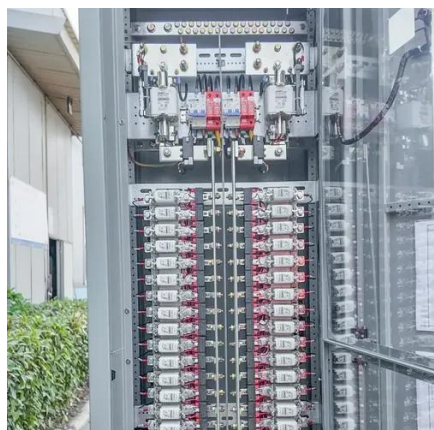

BESS Cabinet

A BESS cabinet is an industrial enclosure that integrates battery energy storage and safety systems, and in many cases includes power conversion and control systems.

Battery Energy Storage Systems