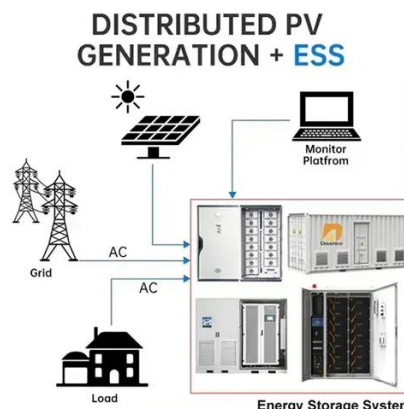

Custom Modular Home Energy Storage System

Our RESS-E20-L0 is a scalable, modular 20 kWh home battery storage solution with scalable configurations (6.6 kWh to 119.7 kWh). Supports 1-3 modules, over 7000 cycle life, and IP66 ...