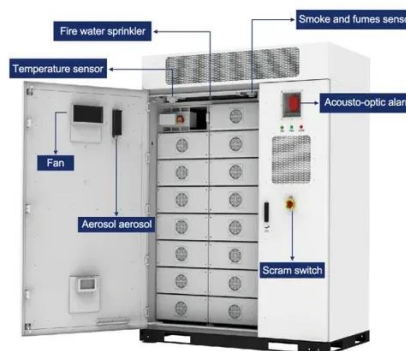

Electric Vehicle Resources , Enel X Way

The JuiceBox 48 is a feature rich 48-amp smart EV charging station with 9x faster charge compared to a level 1 charger and is the fastest charger in our line of residential products.