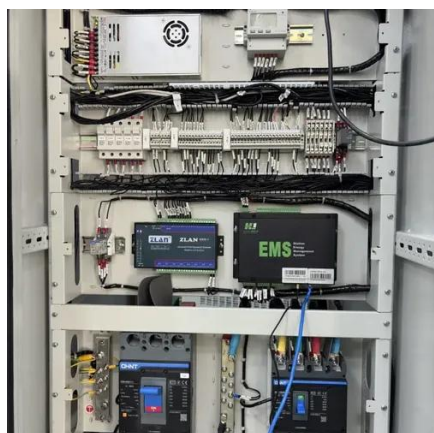

IP55 Double-Wall Structure Outdoor Telecom Equipment Cabinet with ...

AZE's Outdoor Telecommunication Cabinet with Air Conditioner is mainly used for wireless communication base station, including the new generation of 4G system, communication network/network integrated services, ...