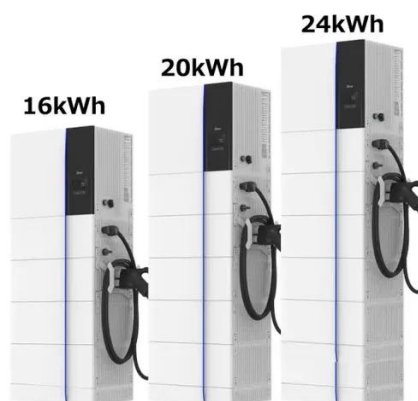

EV Charging Stations in Sri Jayawardenepura Kotte, Western

Find 30 electric vehicle charging stations in Sri Jayawardenepura Kotte, Western, Sri Lanka. Interactive map with real-time availability, connector types, and directions.

Sri Jayawardenepura Kotte, WP , EV Station

1 Electric Vehicle (EV) Charging Station at Ceypetco EV Charging Station. Stations located at WW34+Q4M, Sri Jayawardenepura Kotte, Sri Lanka.