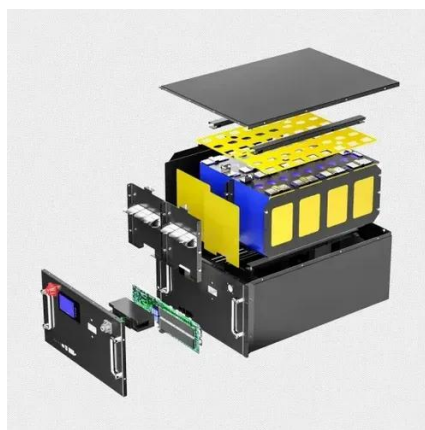

Dolphin Photovoltaic Panel

Dolphin Photovoltaic Panel

[Dolphin Shaped Solar Panel Mounting Rack, and Flexible Photovoltaic](#)

[High Power Output] This 10W 5V solar panel effectively converts solar energy into electrical power supply, providing reliable power support for outdoor monitoring equipment.

[10W Solar Panel, Dolphin Shape Solar Panel Mounting Rack ...](#)

High Power Output: This 10W 5V solar panel has a power output of up to 10W, which can effectively convert solar energy into electrical power supply, providing power support for outdoor monitoring ...

[Amazon : 10W Solar Panel, Dolphin Dolphin Shape Solar Panel](#)

High Power Output: This 10W 5V solar panel has a power output of up to 10W, which can effectively convert solar energy into electrical power supply, providing power support for outdoor ...