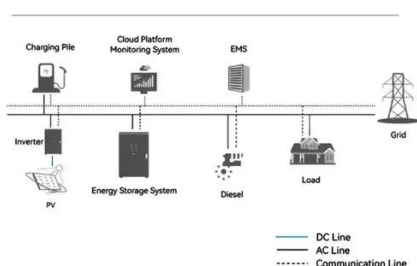

System Topology