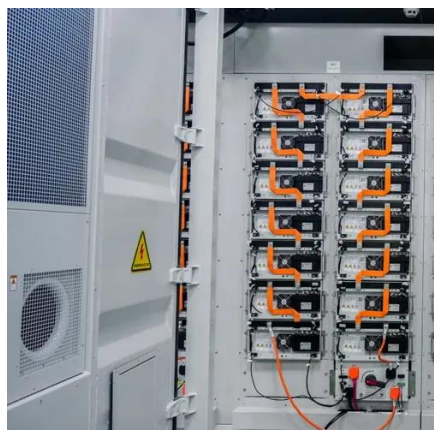

## Overview

---

An inverter generator typically does not include a built-in battery. This process converts fuel into alternating current (AC) for powering appliances. Users can connect external batteries for charging, but having a battery is not a standard feature. A power inverter is a device that converts low-voltage DC (direct current) power from a battery to standard household AC (alternating current) power. An Inverter allows you to operate electronics, household appliances, tools and other electrical equipment using the power produced by a car, truck or. Batteries or battery packs without an integrated inverter must be paired with an external, third-party inverter to connect to your solar panel system and home. Most of your home devices—from televisions to refrigerators—run on AC.

## Does the industrial inverter have a battery inside

### [What is a Battery Inverter? A Comprehensive Overview](#)

At its heart, a battery inverter is an electronic device that transforms direct current (DC) electricity, typically stored in a battery, into alternating current (AC) electricity, the type used by most household ...