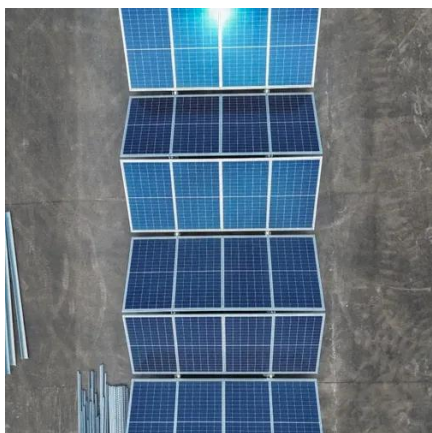

Deep cycle trolling motor battery

Deep cycle trolling motor battery

[DEEP definition and meaning , Collins English Dictionary](#)

If you describe someone as deep, you mean that they are quiet and reserved in a way that makes you think that they have good qualities such as intelligence or determination.

DEEP Definition & Meaning , Dictionary

DEEP definition: extending far down from the top or surface. See examples of deep used in a sentence.

[Marine Battery Deep Cycle , Trolling Motor Lithium Battery](#)