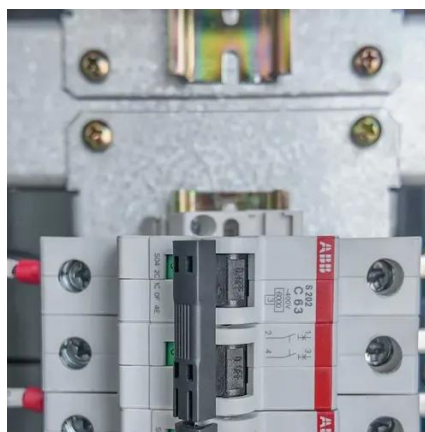

[EcoFlow DELTA Pro Portable Power Station & Solar Kits](#)

With a robust 3.6kWh capacity, expandable up to 25kWh, this power station is ideal for home backup, outdoor events, RVs, and off-grid living. Its innovative design allows for a variety of charging options ...