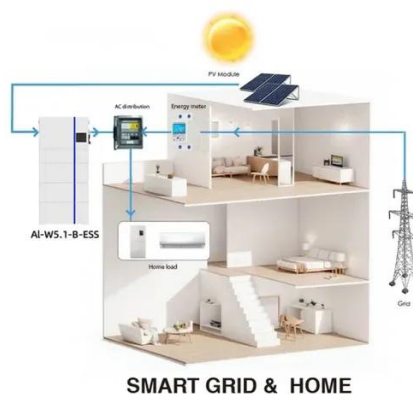

[45u 600mm Wide X 1200mm Deep Premium Server Rack with High ...](#)

BESS Battery Energy Storage System All-in-One Cabinet is an integrated solution designed to house and manage all components required for energy storage in a compact, modular enclosure.

600mm Wide Server Cabinet - SharkRack

These 600 mm wide cabinets are available in several heights and depths. They provide flexible ways to mount servers, patch panels, routers, and other sensitive electronic devices reliably and securely.

RackSolutions 24U-48U Data Center Cabinet

The RackSolutions Server Rack Cabinets are compatible with Dell, HP and IBM servers and have a footprint that is the same size as a European data center tile (600 mm).

Vertiv(TM) EnergyCore, Lithium Ion

Battery Cabinet

It can deliver up to 222.2 kWb (Li7) or 263 kWb (Li5) in 600 mm wide cabinet. It is designed to operate at higher temperatures of up to 30 C and optimized for either 5- or 7-minute runtime. Built with lithium ...