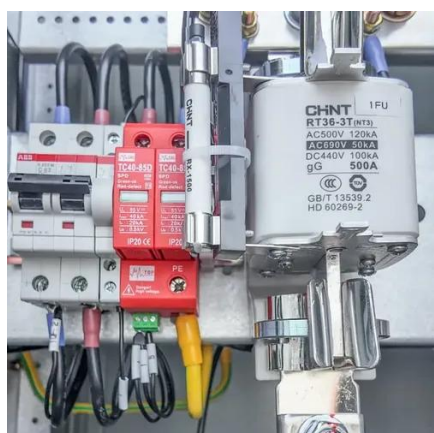

[EATON DALI INSTALLATION MANUAL Pdf](#)