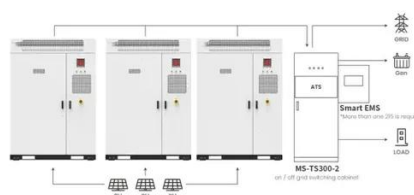

[Download , ManualsLib](#)

View and Download Eaton DALI installation manual online. DALI control panel pdf manual download.