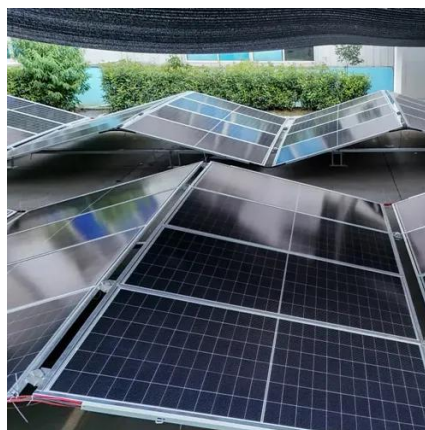

50kW/120kWh Outdoor Cabinet ESS KEY PRODUCT FEATURES ?System safety through integrated awareness, fuse protection, energy storage, and bus control enhancements for electrical systems.

...