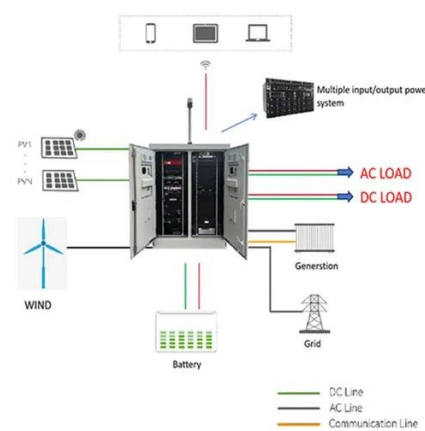

Cost of installing EMS for a communication base station in Luxembourg

In conclusion, building and maintaining a communication base station involves significant initial setup costs and ongoing maintenance expenses. These costs can vary widely depending on