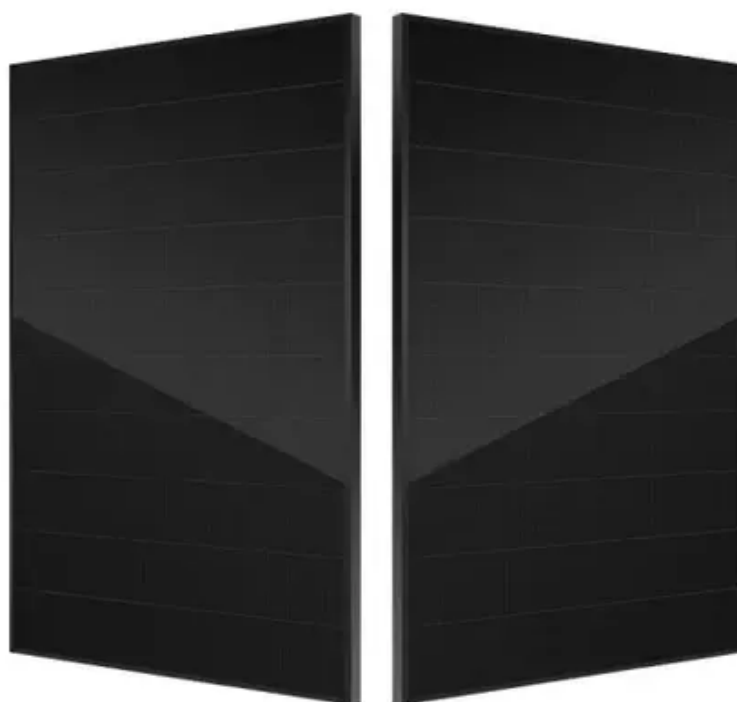

## Overview

---

The price range for an outdoor energy storage cabinet typically lies between \$3,000 and \$15,000, depending on various factors, such as \*\*1. additional features, and \*\*5. Rated Output Power: 20kW/30KW/50KW Rated Energy: 51. 2 kWh/ 60 kWh/107 kWh Cooling Way: air cooling Warranty: 60-month warranty from the delivery date Certifications: CE, FCC, UN38. 3, UN3480, ISO Datasheet Info Collection Form HBOWA PV energy storage systems offer multiple power and capacity. If you're building or upgrading a telecom site, the first of many big infrastructure questions is: How much does an outdoor base station cabinet cost?