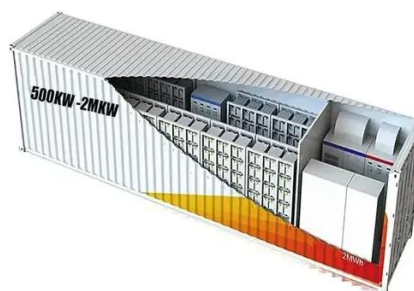

[population, maps, real ...](#)

December 2024 cost of living index in Jamestown: 78.1 (low, U.S. average is 100) Jamestown, TN residents, houses, and apartments details Percentage of residents living in poverty in 2023: 43.0% ...