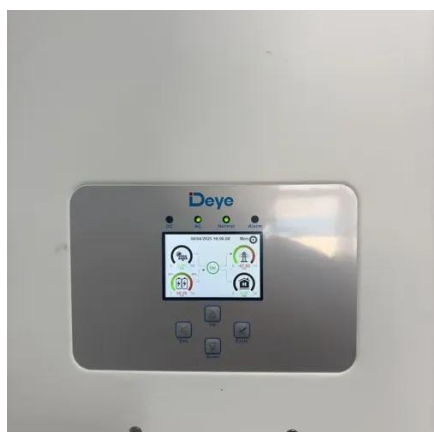

Escambia County, Florida detailed profile

Escambia County, Florida (FL) Detailed Profile Median monthly housing costs for homes and condos with a mortgage: Median monthly housing costs for units without a mortgage: Institutionalized ...