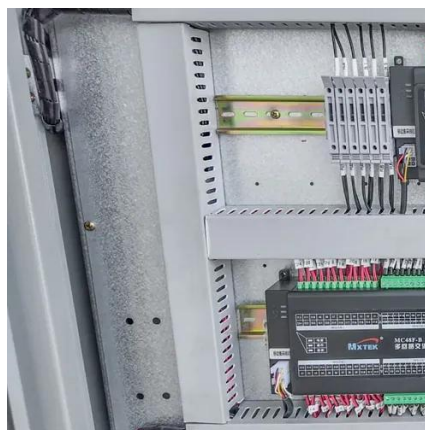

[IP55 ESS Outdoor Cabinet Energy Storage System , AZE](#)

Stationary power storage systems have experienced strong growth in recent years. In addition to our Energy 20ft or 40ft Container Solutions, this ESS Outdoor cabinet offers a compact system in a ...